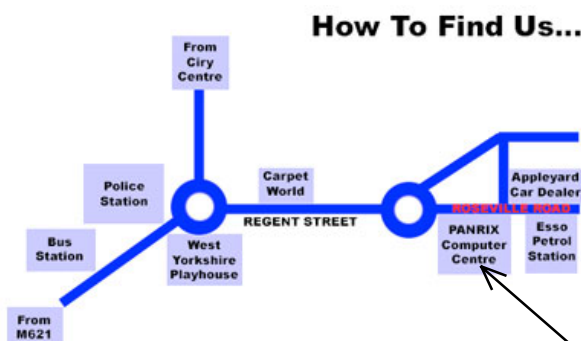

JOB TRACK

Vehicle Fitting Engineers

Job Description.

Pantrack requires Vehicle Fitting Engineer staff for full and part-time employment. Previous experience not essential, but desirable. All training is provided.

Where the Jobs are.

Pantrack Ltd. is located in Leeds on 91, Roseville Rd opposite Appleyards and next to the Esso petrol station.

Tel: 08700 660 950

Fax: 01132 444 962

www.pantrack.com