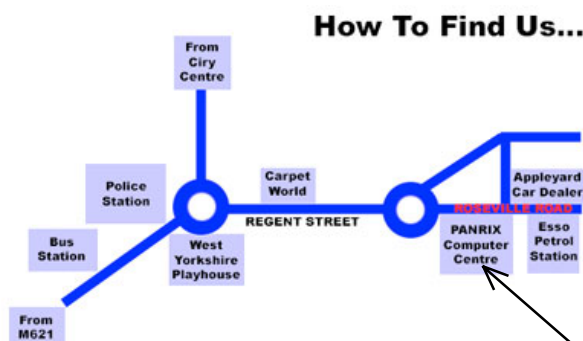

Where the Jobs are.

Pantrack Ltd. is located in Leeds on 91, Roseville Rd opposite Appleyards and next to the Esso petrol station.

Tel: 08700 660 950

Fax: 01132 444 962

www.pantrack.com